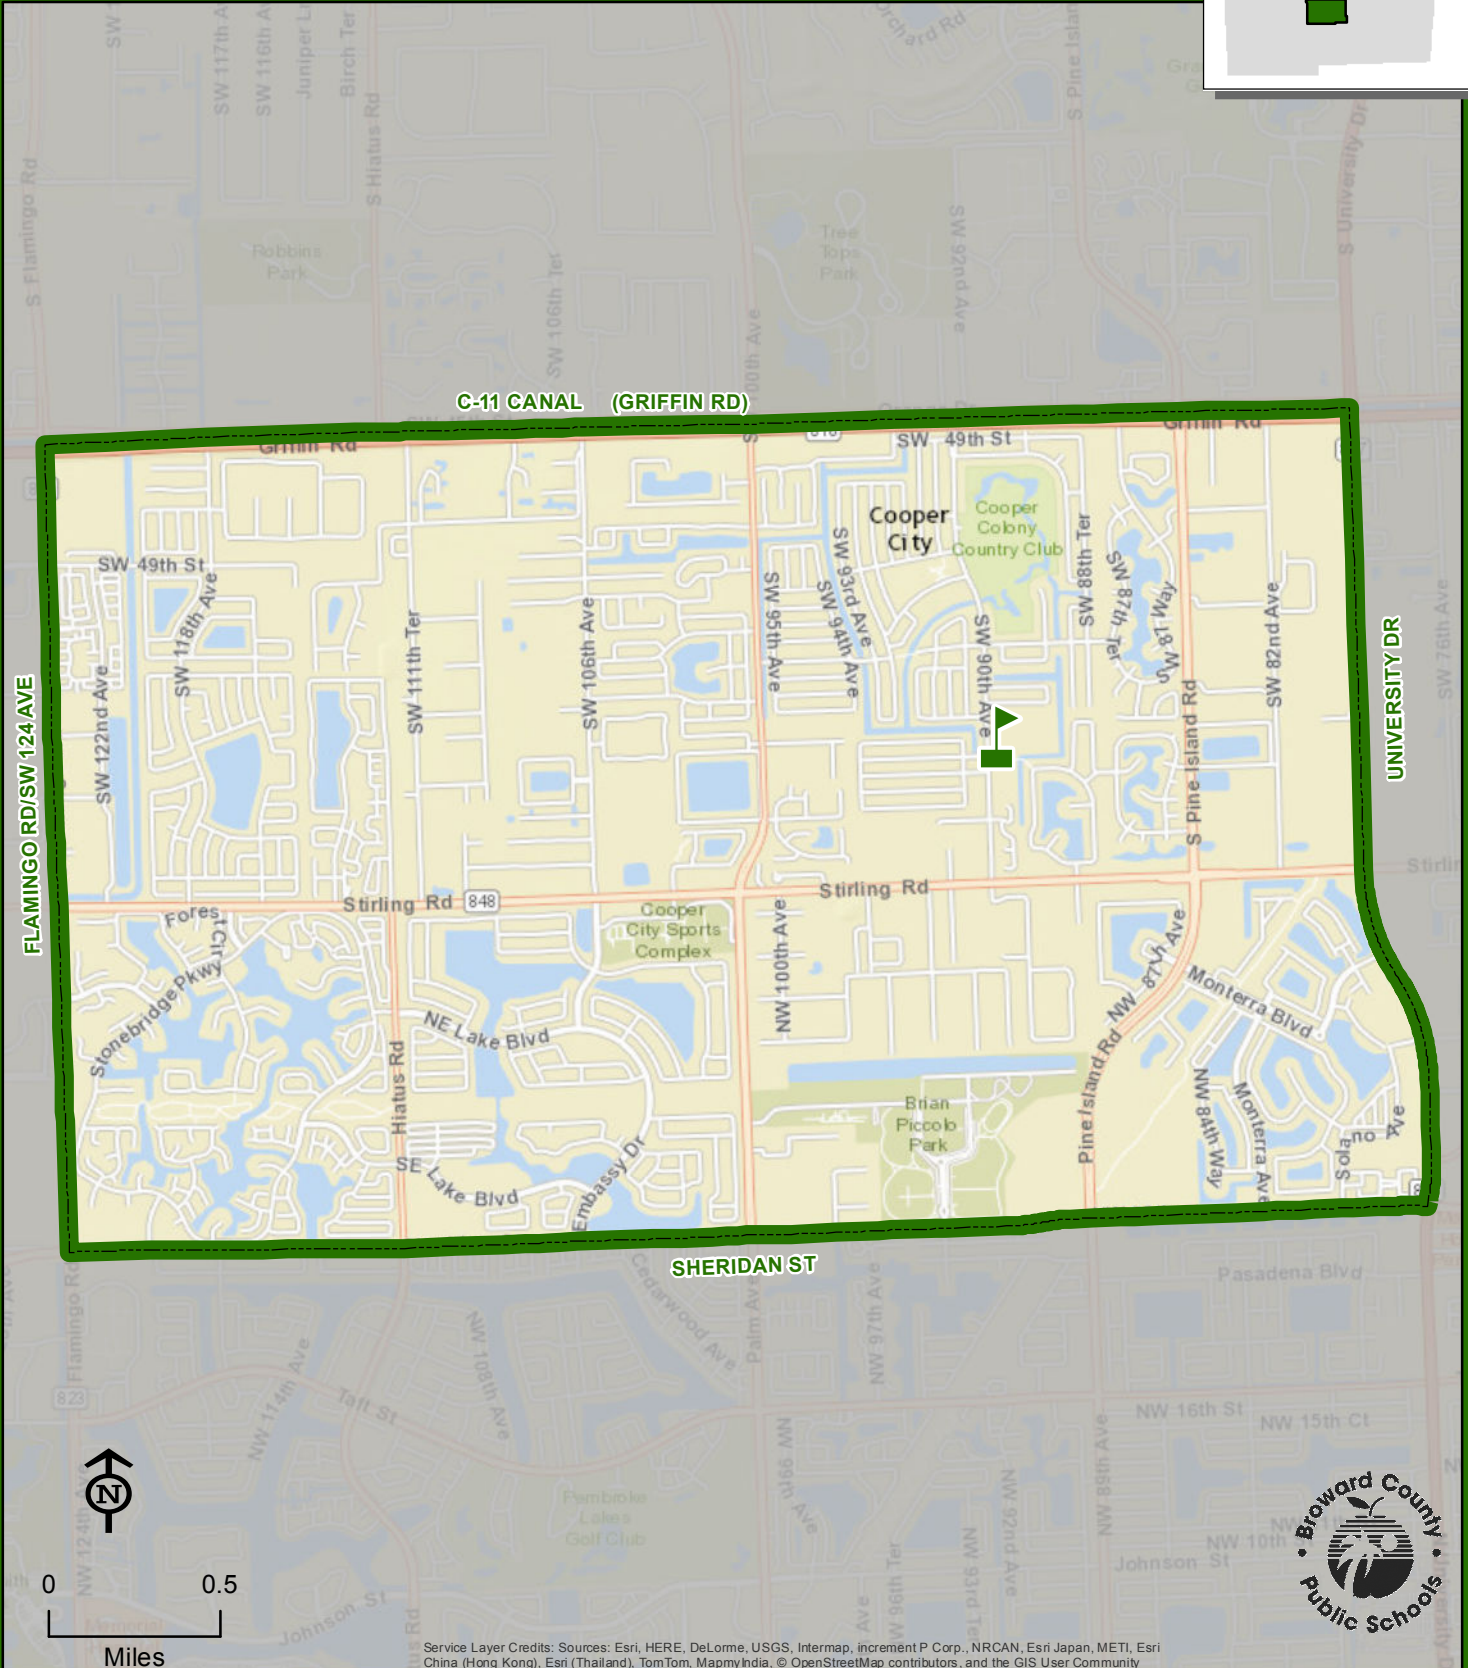

PIONEER MIDDLE SCHOOL

5350 SW 90 AVENUE
COOPER CITY, FLORIDA 33328
754-323-4100

Innovative Program

THIS MAP IS FOR CONCEPTUAL PURPOSES ONLY AND SHOULD NOT BE USED FOR LEGAL BOUNDARY DETERMINATIONS